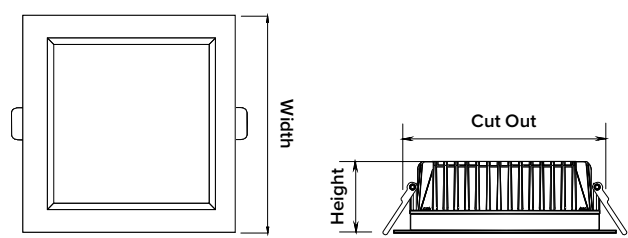

Commercial Downlights

SPECIFICATIONS

Body Material:	Aluminium	Driver:	Remote
Diffuser Material:	Polycarbonate (Opal)	Power Lead:	1.1m Flex & Plug
Fascia colour:	White: W101 / 80	Link Lead:	350/450mm Cable with Connector
IP Rating:	Front: IP54 (13W-18W)	Input:	220-240V, 50/60Hz
	Body: IP54 (13W-18W) IP40 (26W-28W)	Electrical Classification	Class 2
Beam Angle:	90°	Power Factor:	>0.9
CRI:	>80 (>90 option)	Protection:	Overload / Short Circuit
SDCM:	<5 (<3 option)	Lifespan:	>50,000hrs @Ta25°C (L70)
		Operating Ambient Temperature:	-20 to 45°C
		Smart:	KASTA Compatible
		Dimming:	Phase-Cut Dimmable (Trailing Edge)
			DALI Dimmable Models Available. See Page 212.

APPLICATIONS

Retail
Offices
Residential

DIMENSIONS

Product Code:	AURORASQ115	AURORASQ150	AURORASQ190	AURORASQ220
Width:	115mm	150mm	190mm	220mm
Height:	64mm	64mm	54mm	67mm
Cut Out:	90 x 90mm	125 x 125mm	160 x 160mm	200 x 200mm
Remote Driver:	104 x 40 x 28mm	113 x 45 x 28mm	153 x 45 x 22mm	155 x 45 x 30mm